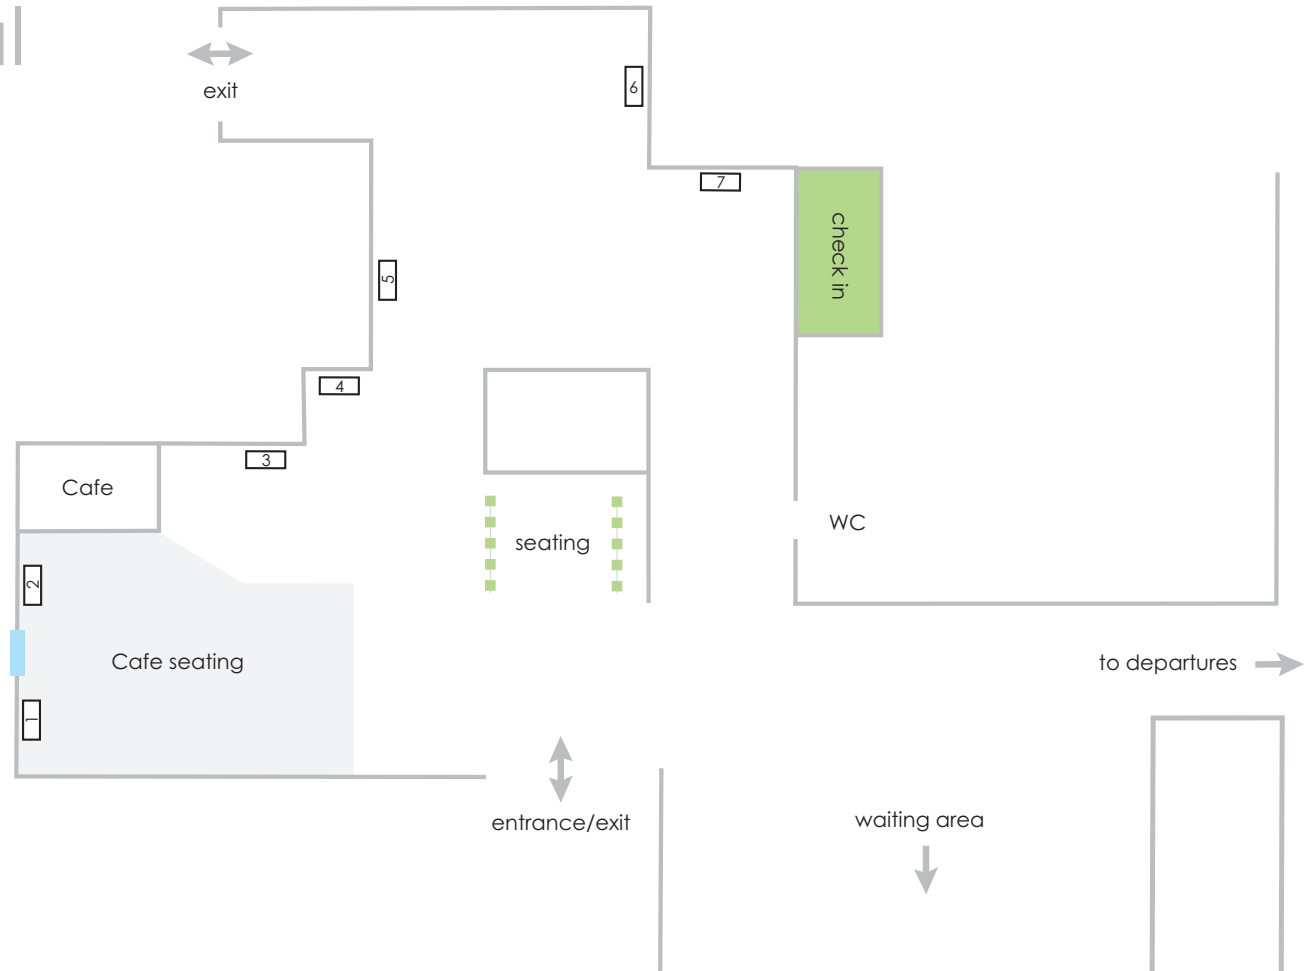

Passenger Terminal Heysham

Site	Size	Type	Availability
1	H	lightbox	IOM Constabulary
2	H	lightbox	IOM Constabulary
3	H	lightbox	IOM Constabulary
4	H	lightbox	IOM Constabulary
5	H	lightbox	IOM Constabulary
6	H	lightbox	IOM Constabulary
7	H	lightbox	IOM Constabulary

Banner sites available during Isle of Man TT and Grand Prix. Please call Tim on 620440 for more information.

Passenger figures

	Heysham
Overall	285,000
Motorist	209,000
Foot passengers	76,000

-  occupied clip frame
-  available clip frame
-  windows