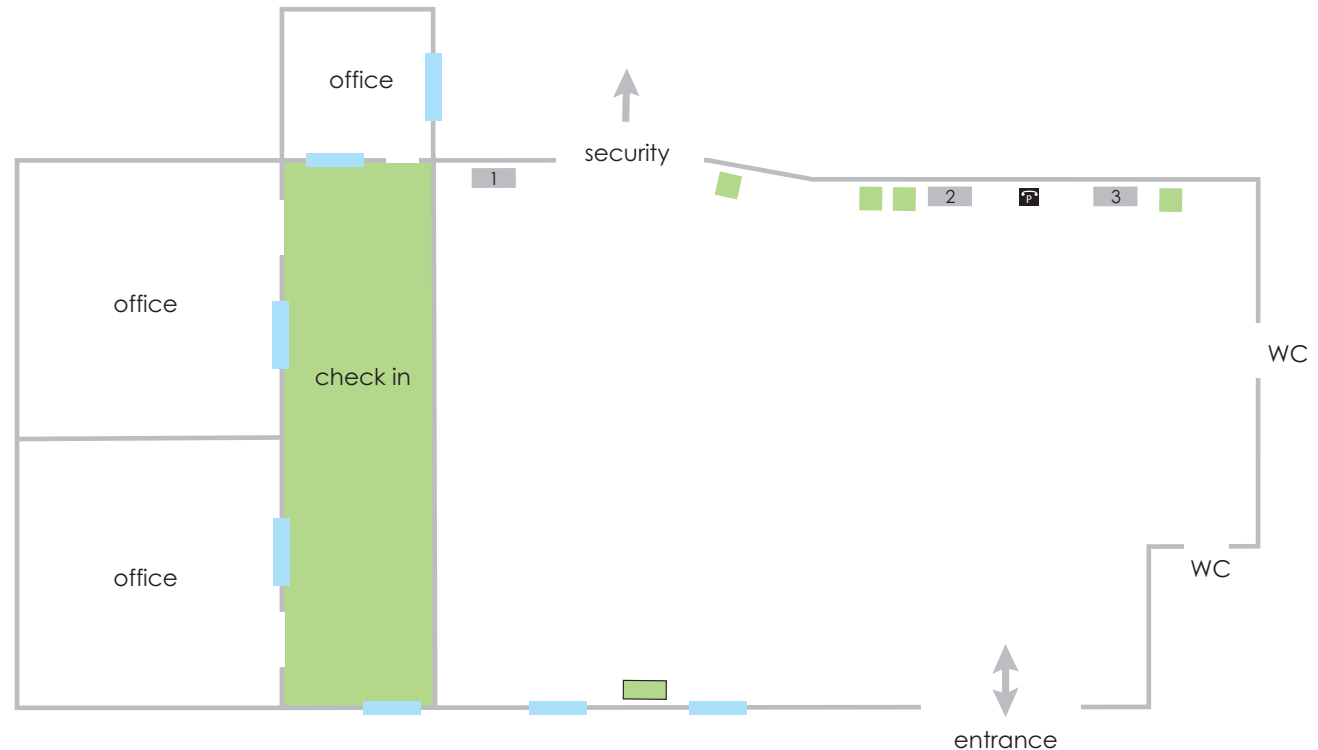

Passenger figures

	Liverpool
Overall	288,000
Motorist	149,000
Foot passengers	139,000

-  occupied clip frame
-  available clip frame
-  windows
-  Telephone

Passenger Terminal – Security

Liverpool

Site	Size	Type	Availability
5	E	clip frame	IOM Constabulary
6	E	clip frame	IOM Constabulary
7	E	lightbox	IOM Constabulary
8	E	lightbox	IOM Constabulary

Passenger figures

	Liverpool
Overall	288,000
Motorist	149,000
Foot passengers	139,000

-  occupied clip frame
-  available clip frame
-  windows

Passenger Terminal – Departures

Liverpool

Site	Size	Type	Availability
11	E	clip frame	
12	E	clip frame	
13	E	clip frame	
14	E	clip frame	package price
15	E	clip frame	£5000 pa
16	E	clip frame	
17	E	clip frame	
18	E	clip frame	
		stand	£800 pa

Passenger figures

	Liverpool
Overall	288,000
Motorist	149,000
Foot passengers	139,000

-  occupied clip frame
-  available clip frame
-  windows