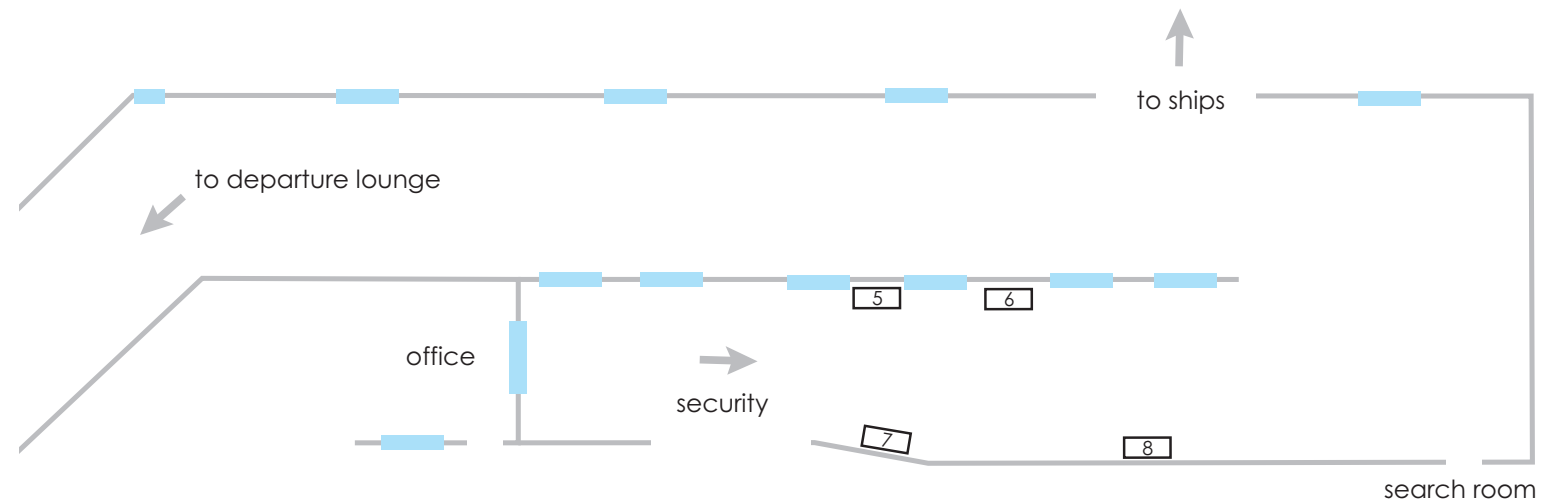

Passenger Terminal – Security

Liverpool

Site	Size	Type	Availability
5	E	clip frame	IOM Constabulary
6	E	clip frame	IOM Constabulary
7	E	lightbox	IOM Constabulary
8	E	lightbox	IOM Constabulary

Passenger figures

	Liverpool
Overall	288,000
Motorist	149,000
Foot passengers	139,000

- occupied clip frame
- available clip frame
- windows